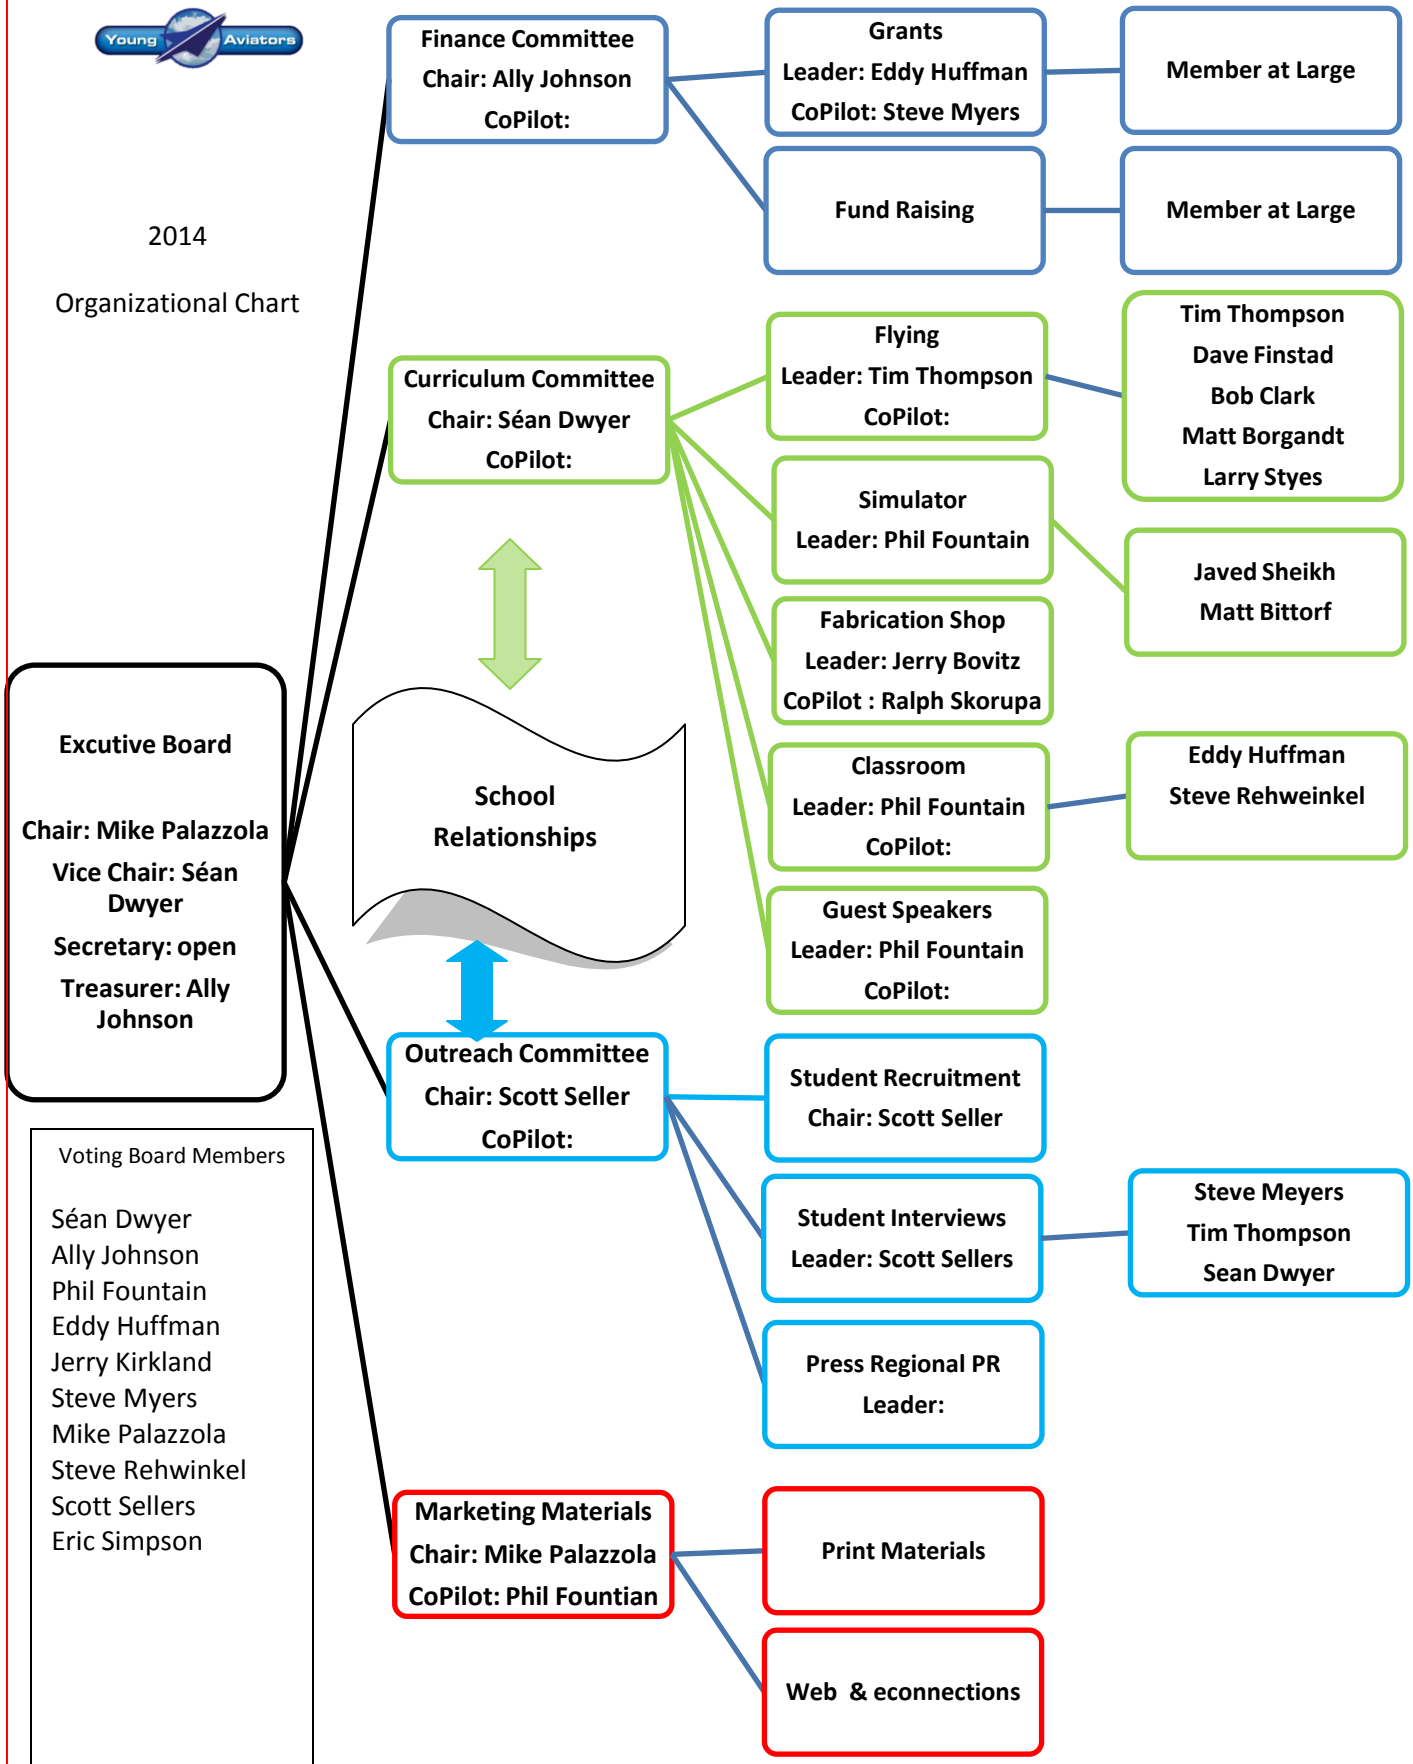

2014

Organizational Chart

Voting Board Members

- Séan Dwyer
- Ally Johnson
- Phil Fountain
- Eddy Huffman
- Jerry Kirkland
- Steve Myers
- Mike Palazzola
- Steve Rehwinkel
- Scott Sellers
- Eric Simpson